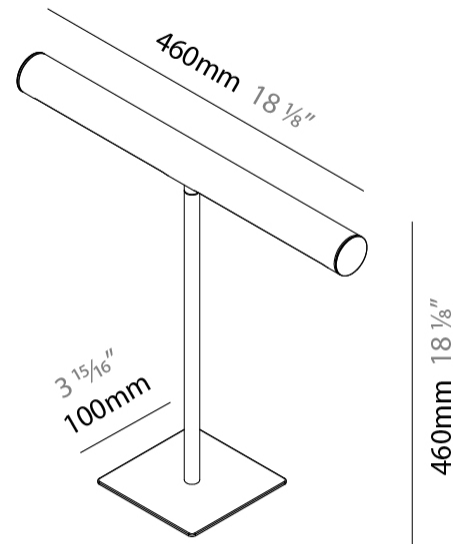

PROJECT	
TYPE	
SPECIFIER	
QUANTITY	
DATE	

ELLE PORTABLE

D204005-

base number   Finish
Options

1. To build a product code in our configurator select the specify button on the base model # product page
2. To build a manual product code on this datasheet choose from the options listed below in blue font and add the suffix to the base model #

GENERAL

Series: Elle
Brand: Zaneen
Division: Design
Mounting Type: Portable
Mounting Location: Table
Subcategory: Task

PHYSICAL

Shape: Cylinder
Length (mm): 460
Length (in): 18 1/8
Width (mm): 100
Width (in): 3 15/16
Height (mm): 460
Height (in): 18 1/8
Light Distribution: Direct
Diffuser: Acrylic Bi-Satin
Fixture Finish: MBK / MWH / MCB
Fixture Material: Aluminum

ELECTRICAL

Lamp Type: LED
Input Wattage (W): 6
Dimming: Touch Dimming
Driver Included: Yes
Driver Location: Inline Transformer Plug
Driver Class: Class 2
Input Voltage (V): 120 - 277
Output Voltage (V): 24

LED

Color Temperature (°K): 3000
CRI: >90 CRI
Lamp Life (hrs): 50000

OPTICAL

RATINGS AND CERTIFICATIONS

Certified By: Certified for North American Standards
IP rating: IP20